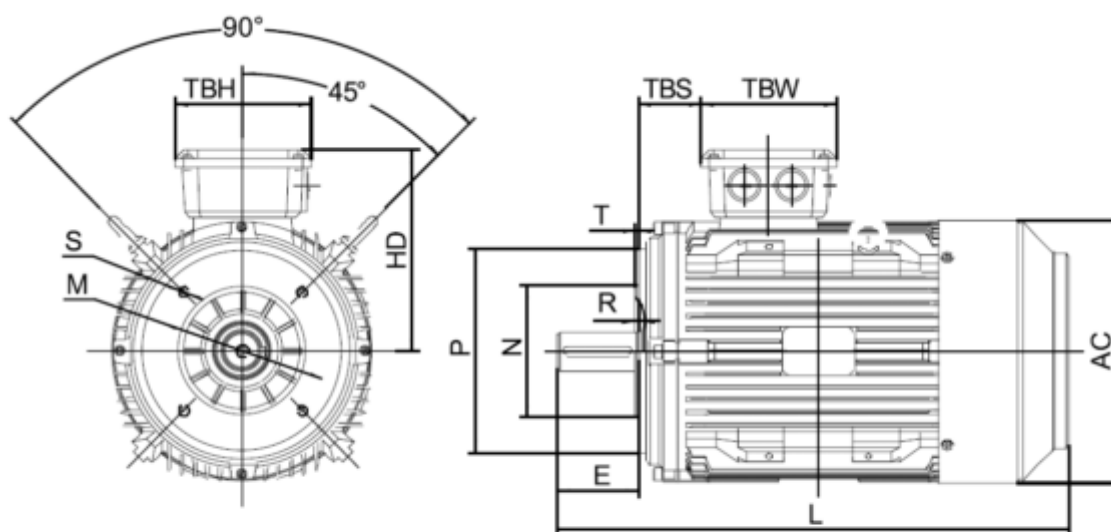

Data Sheet

Article number: 250300550425

Description: Kleedrive T3C 132S-4 5.5KW 1400 rpm
3x400/690V 50HZ IP55 B14 Eff=89,6%

Measures

AA = 263	K = Ø12	TBW = 134
AC = Ø259	L = 467	
AD = 332	M = 165	
D = Ø38	N = 130	
E = 80	P = 200	
F = 10	S = 3.5	
G = 33	TBH = 134	
HD = 200	TBS = 61.5	