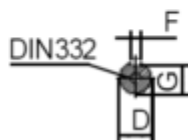

Data Sheet

Article number: 250300550425

Description: Kleedrive T3C 132S-4 5.5KW 1400 rpm
3x400/690V 50HZ IP55 B14 Eff=89,6%

Measures

AA = 263	K = Ø12	TBW = 134
AC = Ø259	L = 467	
AD = 332	M = 165	
D = Ø38	N = 130	
E = 80	P = 200	
F = 10	S = 3.5	
G = 33	TBH = 134	
HD = 200	TBS = 61.5	